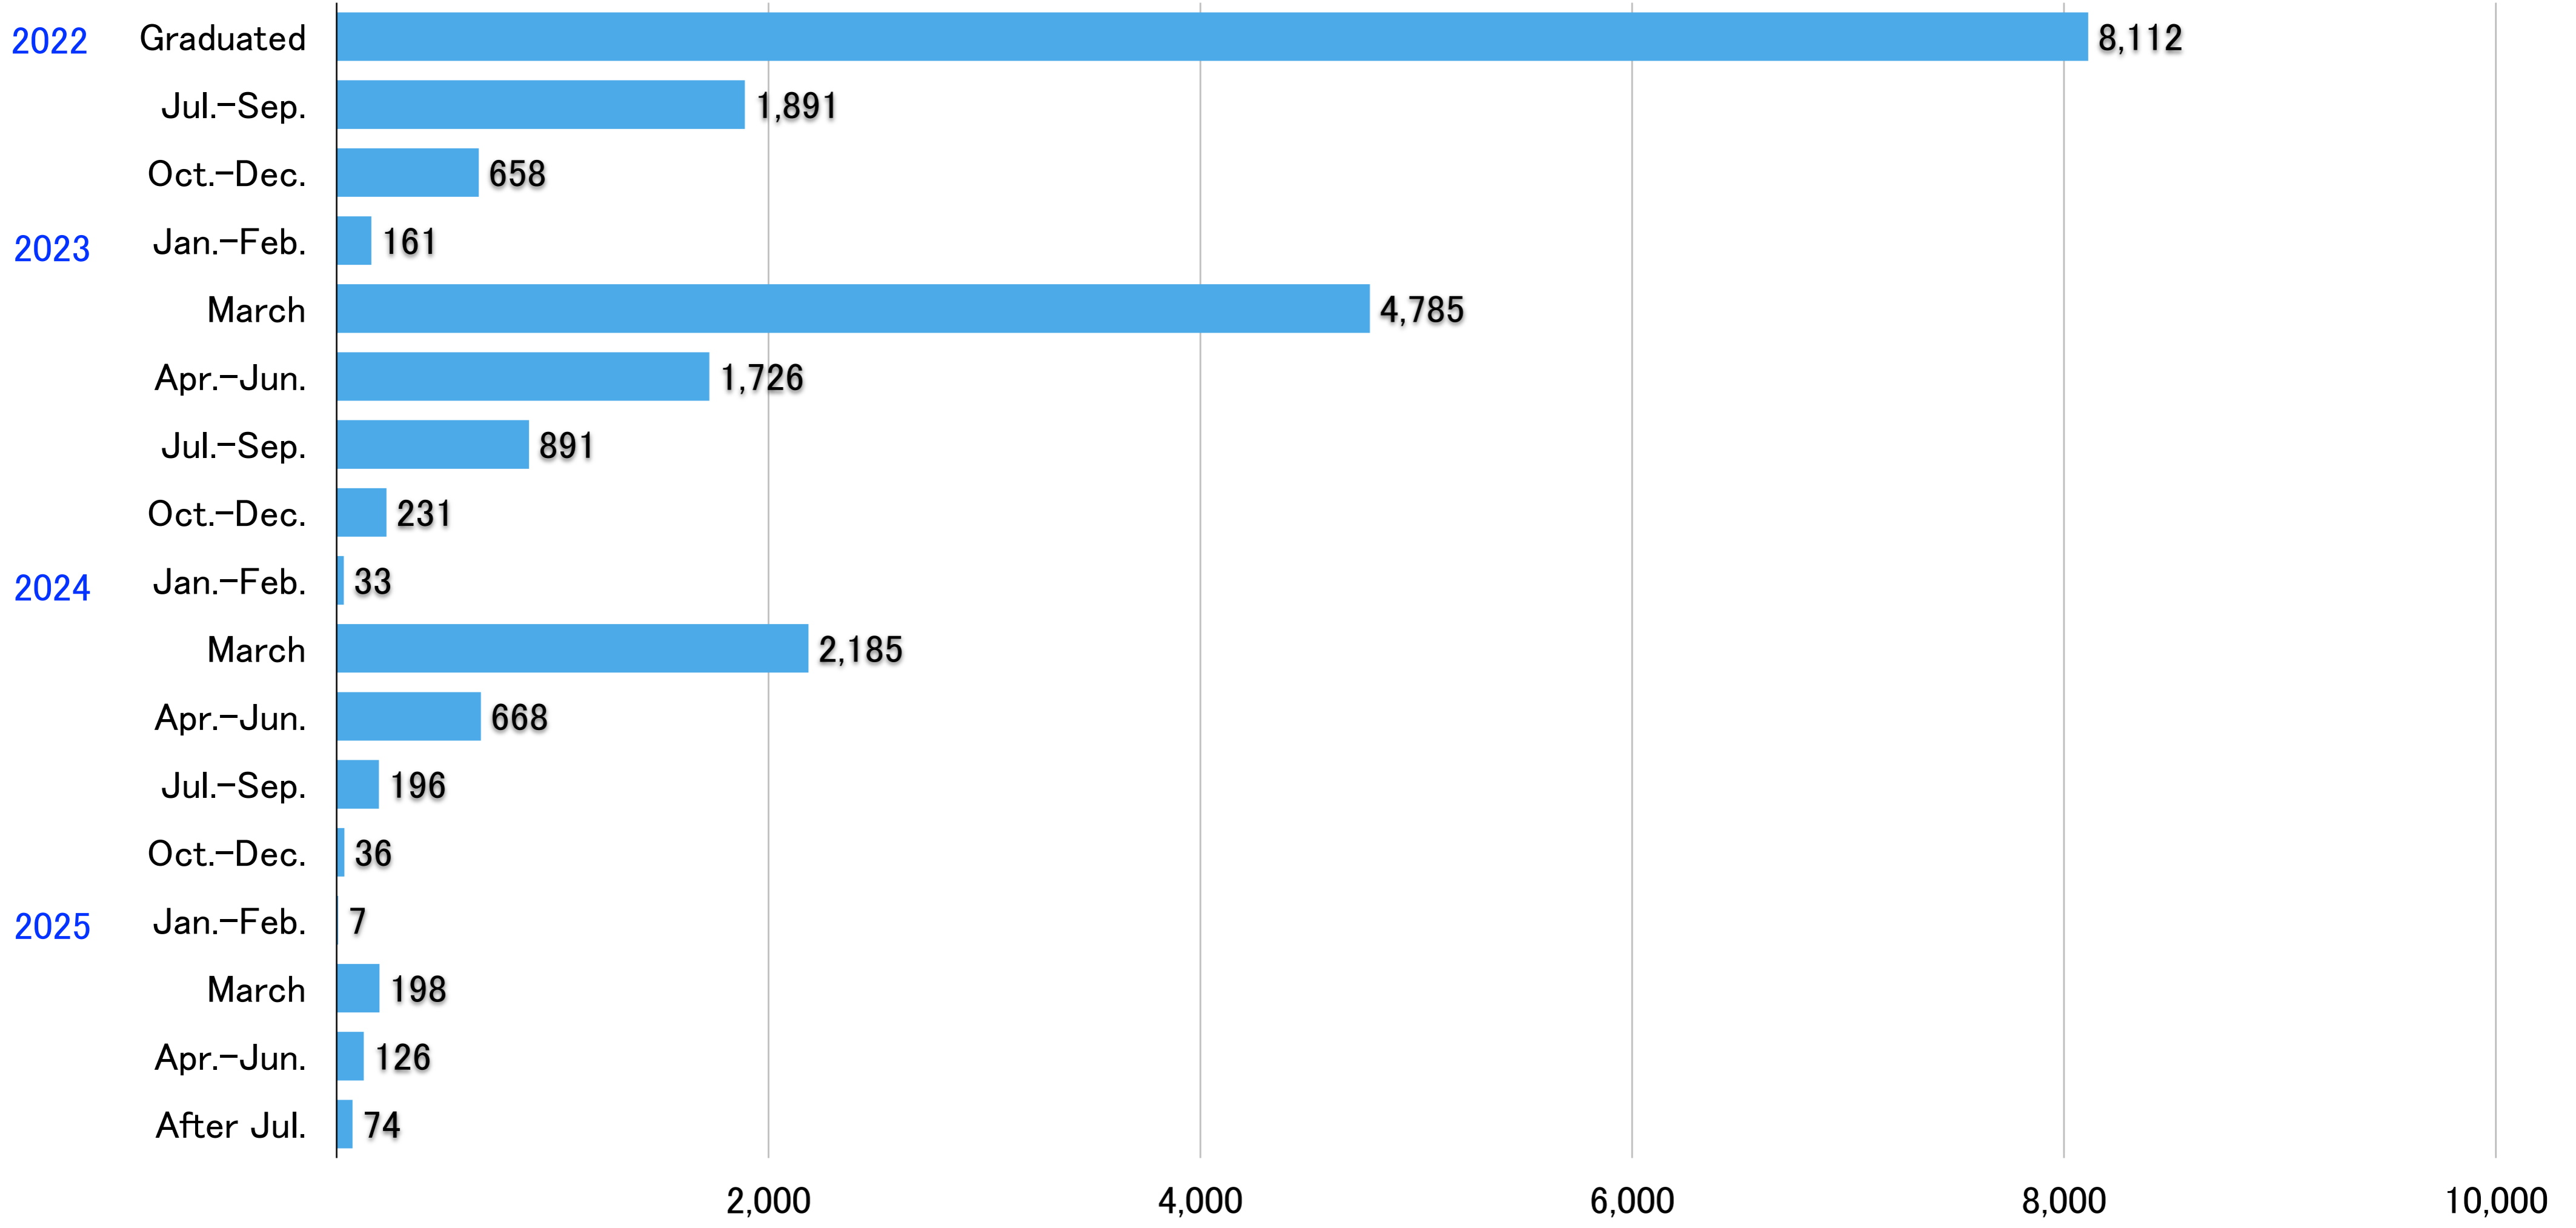

Expected Graduation Date