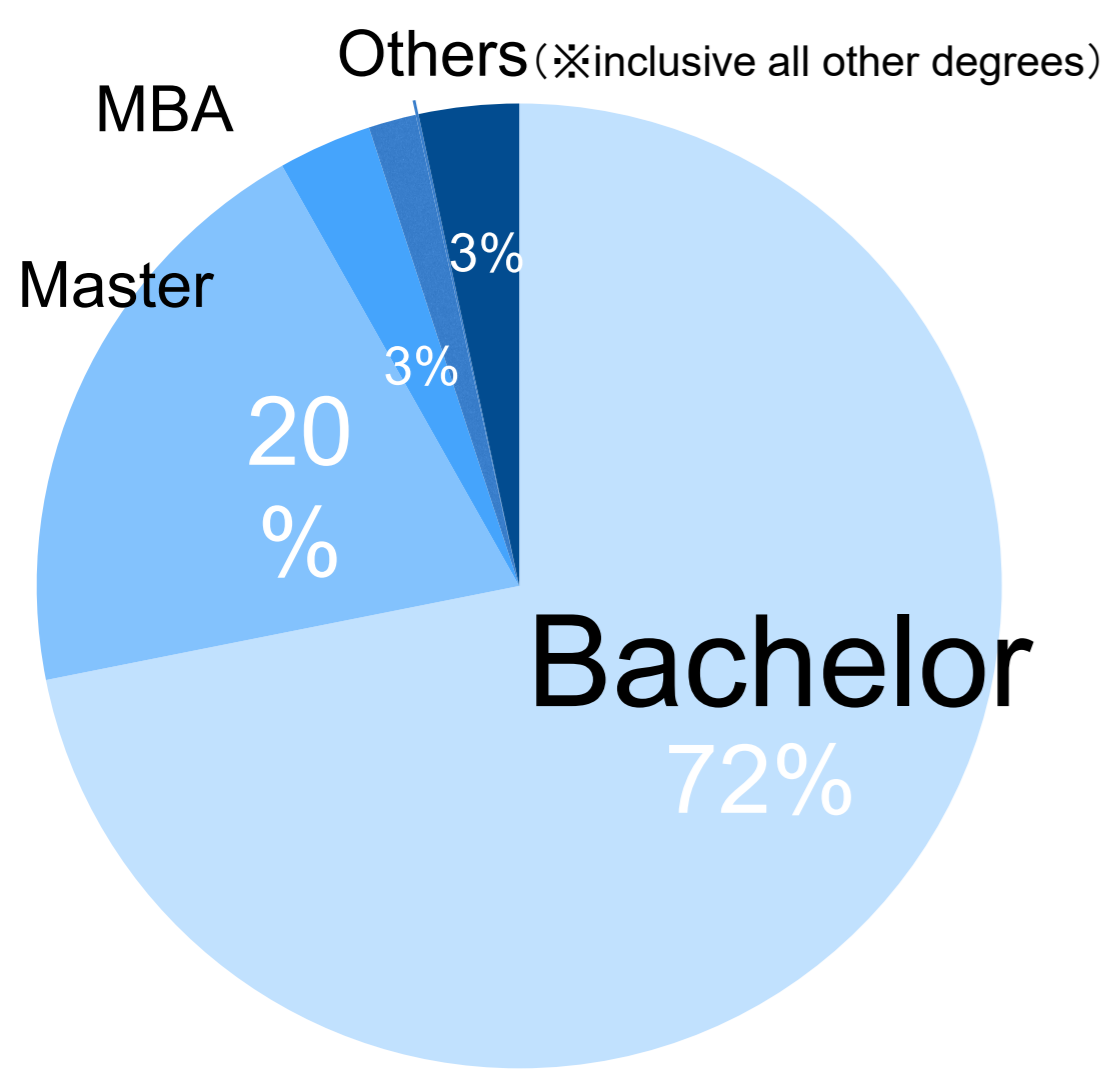

Student Registrant Data

As of July 2022 (Number of Registrants : 31,099)

General Information

Japanese Level

English Level

Current Residence

Degree

Non-Technical/ Technical Major Ratio