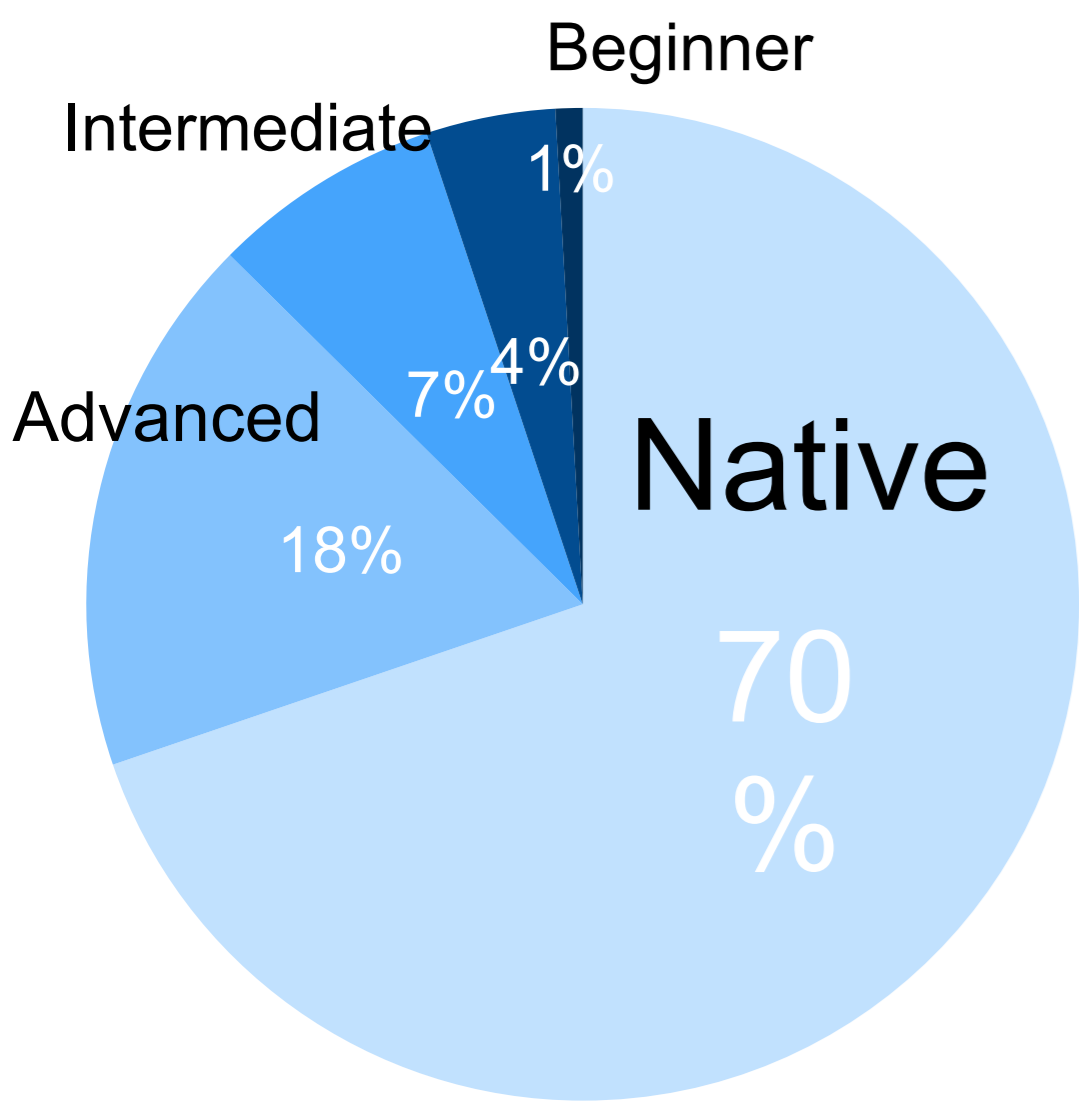

Student Registrant Data

As of July 2022 (Number of Registrants : 31,099)

General Information

Japanese Level

English Level

Current Residence

Degree

Non-Technical/ Technical Major Ratio

Work Experience

Work Experience	Numbers
0~1	24,271
1	978
2	507
3	299
4	225
5	198
6	108
7	107
8	103
9	91
10	89
Over 11	272

Desired Employment Locations

Location	Numbers
JAPAN	3,541
USA	1,181
UK	327
CANADA	309
SINGAPORE	152
CHINA	127
GERMANY	114
AUSTRALIA	110
FRANCE	89
KOREA	78