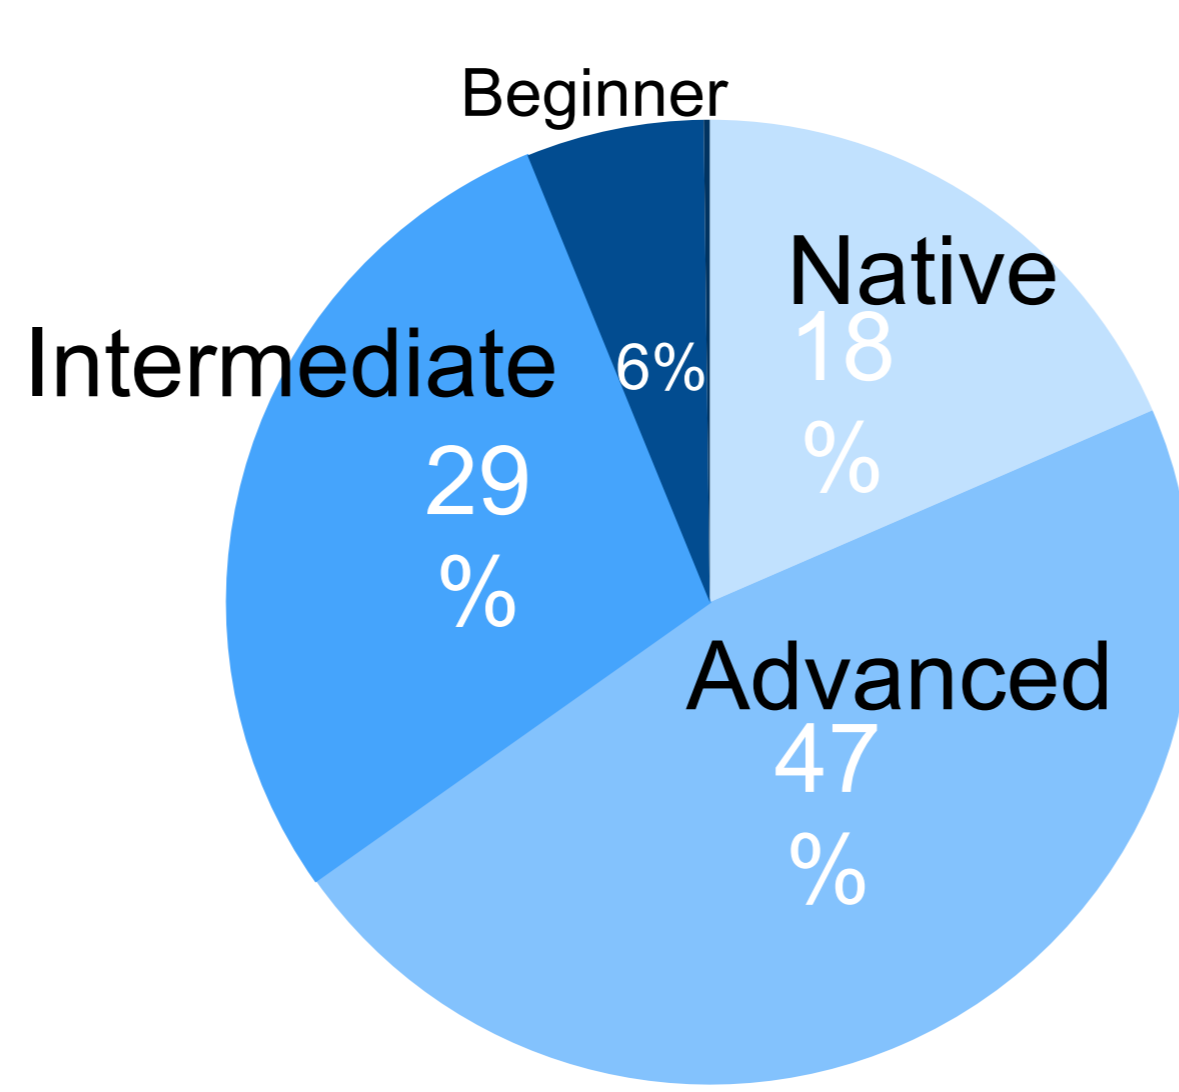

Student Registrant Data

As of July 2022 (Number of Registrants : 31,099)

General Information

Japanese Level

English Level

Current Residence

Degree

Non-Technical/ Technical Major Ratio

Work Experience

Work Experience	Numbers
0~1	24,271
1	978
2	507
3	299
4	225
5	198
6	108
7	107
8	103
9	91
10	89
Over 11	272

Desired Employment Locations

Location	Numbers
JAPAN	3,541
USA	1,181
UK	327
CANADA	309
SINGAPORE	152
CHINA	127
GERMANY	114
AUSTRALIA	110
FRANCE	89
KOREA	78