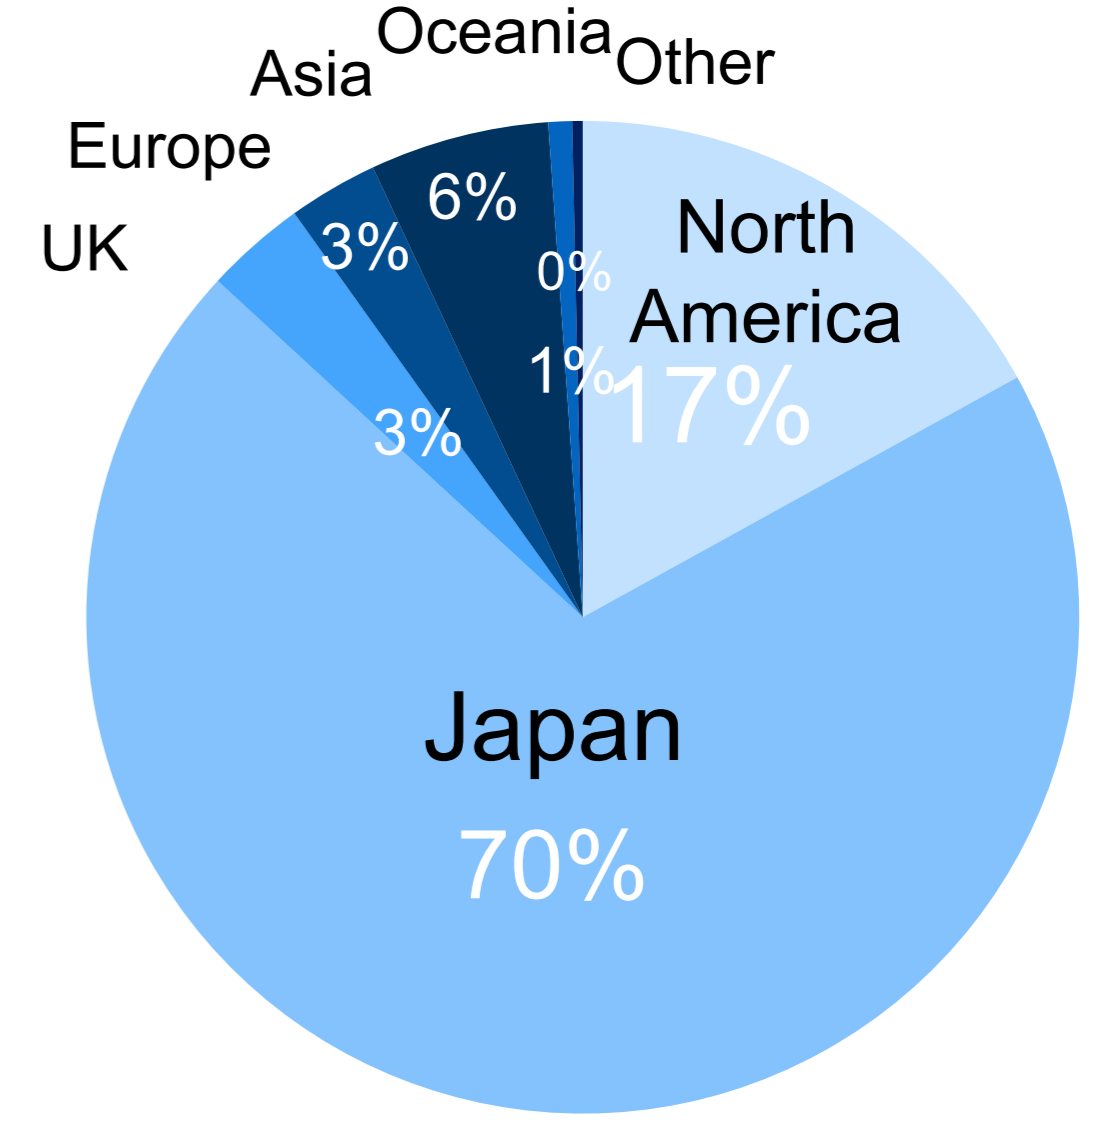

Student Registrant Data

As of July 2022 (Number of Registrants : 31,099)

General Information

Japanese Level

English Level

Current Residence

Degree

Non-Technical/ Technical Major Ratio

Work Experience

Work Experience	Numbers
0~1	24,271
1	978
2	507
3	299
4	225
5	198
6	108
7	107
8	103
9	91
10	89
Over 11	272

Desired Employment Locations

Location	Numbers
JAPAN	3,541
USA	1,181
UK	327
CANADA	309
SINGAPORE	152
CHINA	127
GERMANY	114
AUSTRALIA	110
FRANCE	89
KOREA	78

Top 10 Universities

Overseas

School	Country	Number
UNIVERSITY OF CALIFORNIA, LOS ANGELES (UCLA)	USA	147
UNIVERSITY OF BRITISH COLUMBIA	CANADA	118
UNIVERSITY OF TORONTO	CANADA	109
UNIVERSITY OF CALIFORNIA, BERKELEY	USA	89
UNIVERSITY OF WASHINGTON	USA	85
COLUMBIA UNIVERSITY	USA	85
UNIVERSITY COLLEGE LONDON	UK	82
HULT INTERNATIONAL BUSINESS SCHOOL	USA	75
UNIVERSITY OF CALIFORNIA, SAN DIEGO	USA	72
KING'S COLLEGE LONDON	UK	59