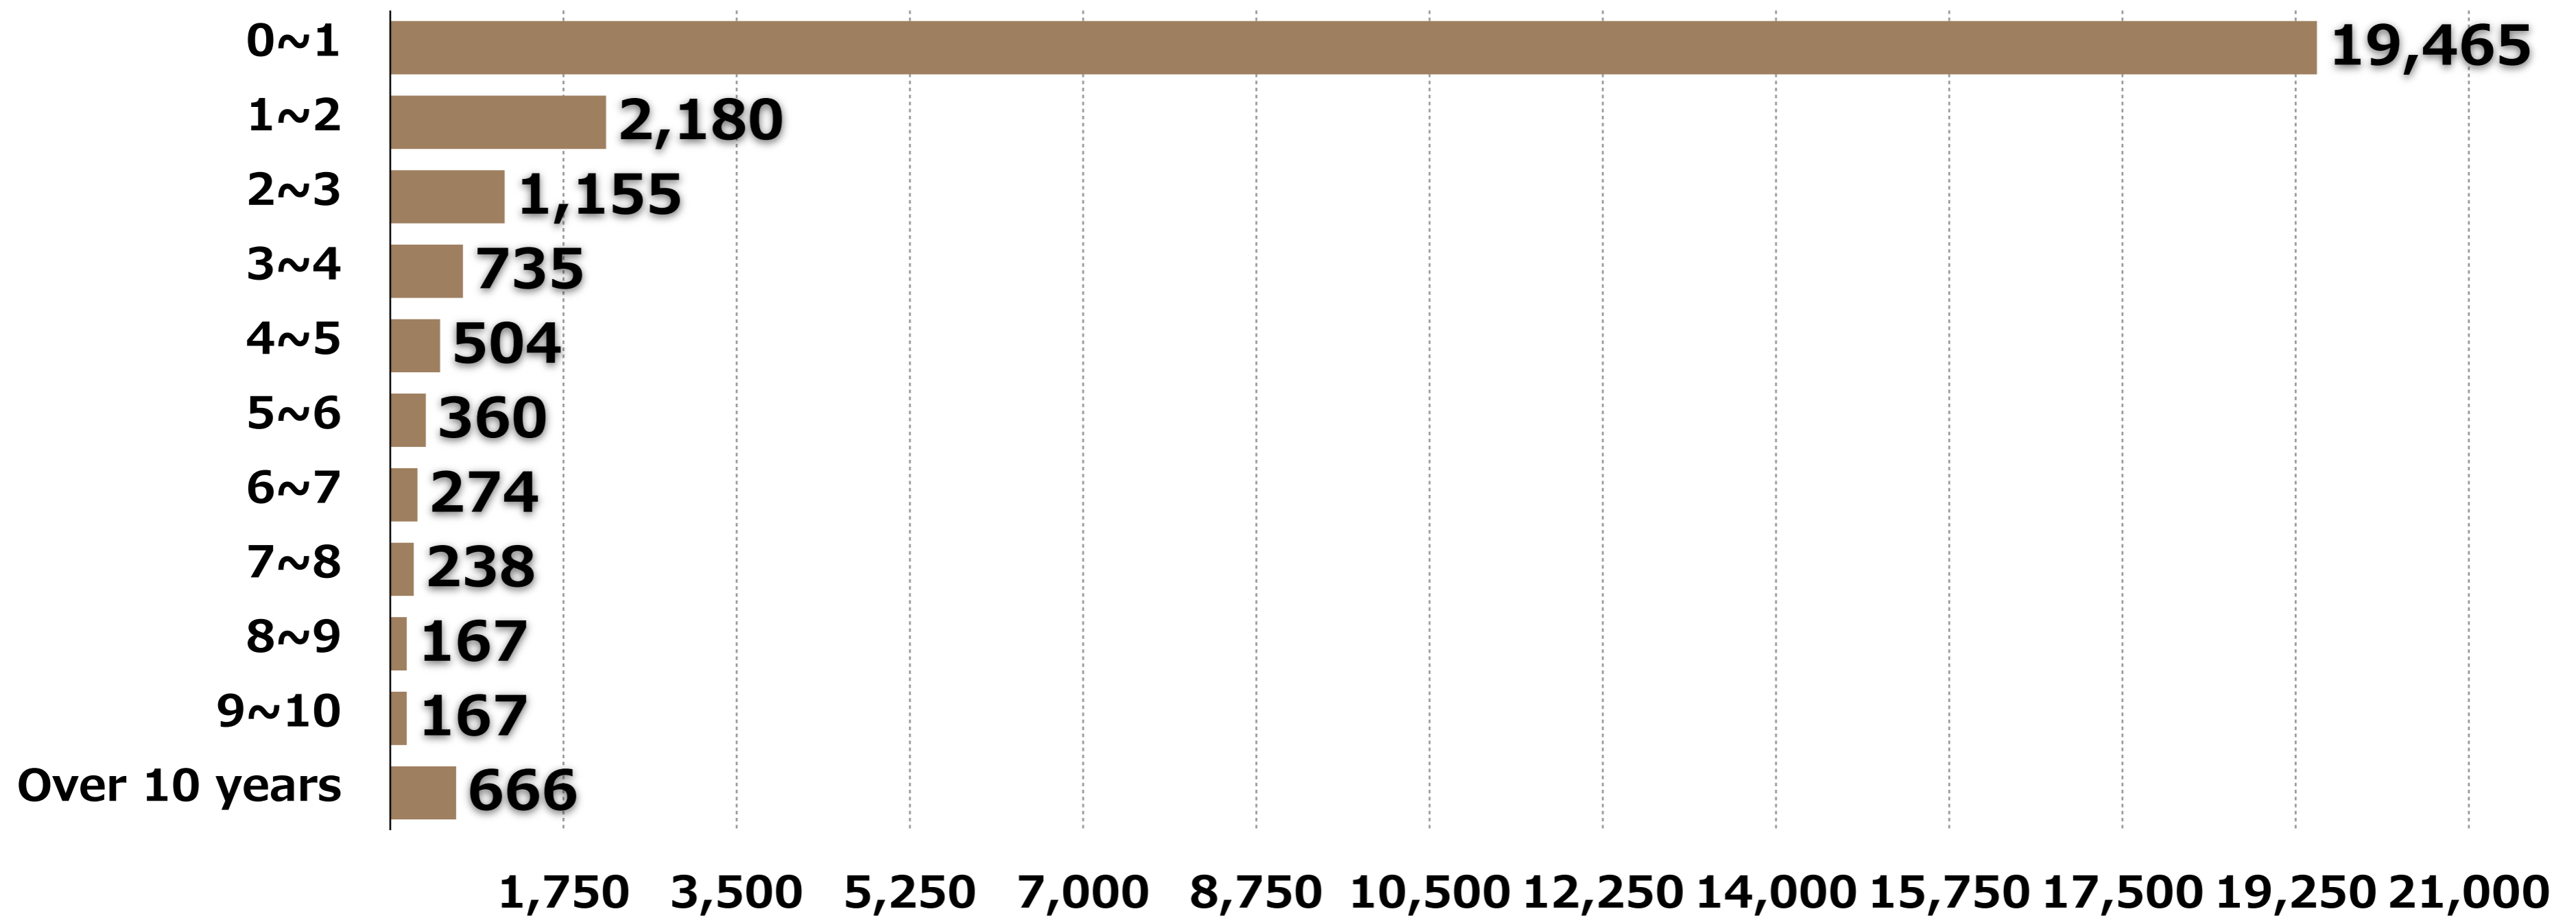

Work Experience

Language Level

Japanese

English

	Native	Adv	Int	B	None	Total
Native	3,041	1,958	916	287	9	6,211
Advanced	10,609	2,540	798	463	17	14,427
Intermediate	3,579	690	196	120	10	4,595
Beginner	327	99	63	27	7	523
None	2	1	0	0	0	3
N/A	102	26	15	7	2	152
Total	17,660	5,314	1,988	904	45	25,911

Current Residence (Top 5)

Country	Numbers
Japan	14,404
USA	6,213
UK	964
Canada	705
Korea	554

TOP 5 Industries and Positions

Industry

Industry	Open numbers
Education	1,571
Government / Public Organization	1,213
Consulting	915
Hotel / Travel	629
Software	594

Position

Positions	Open numbers
Marketing/Research	1,496
Sales	1,327
Instructor	767
PR/Advertising	563
Business Consultant	498